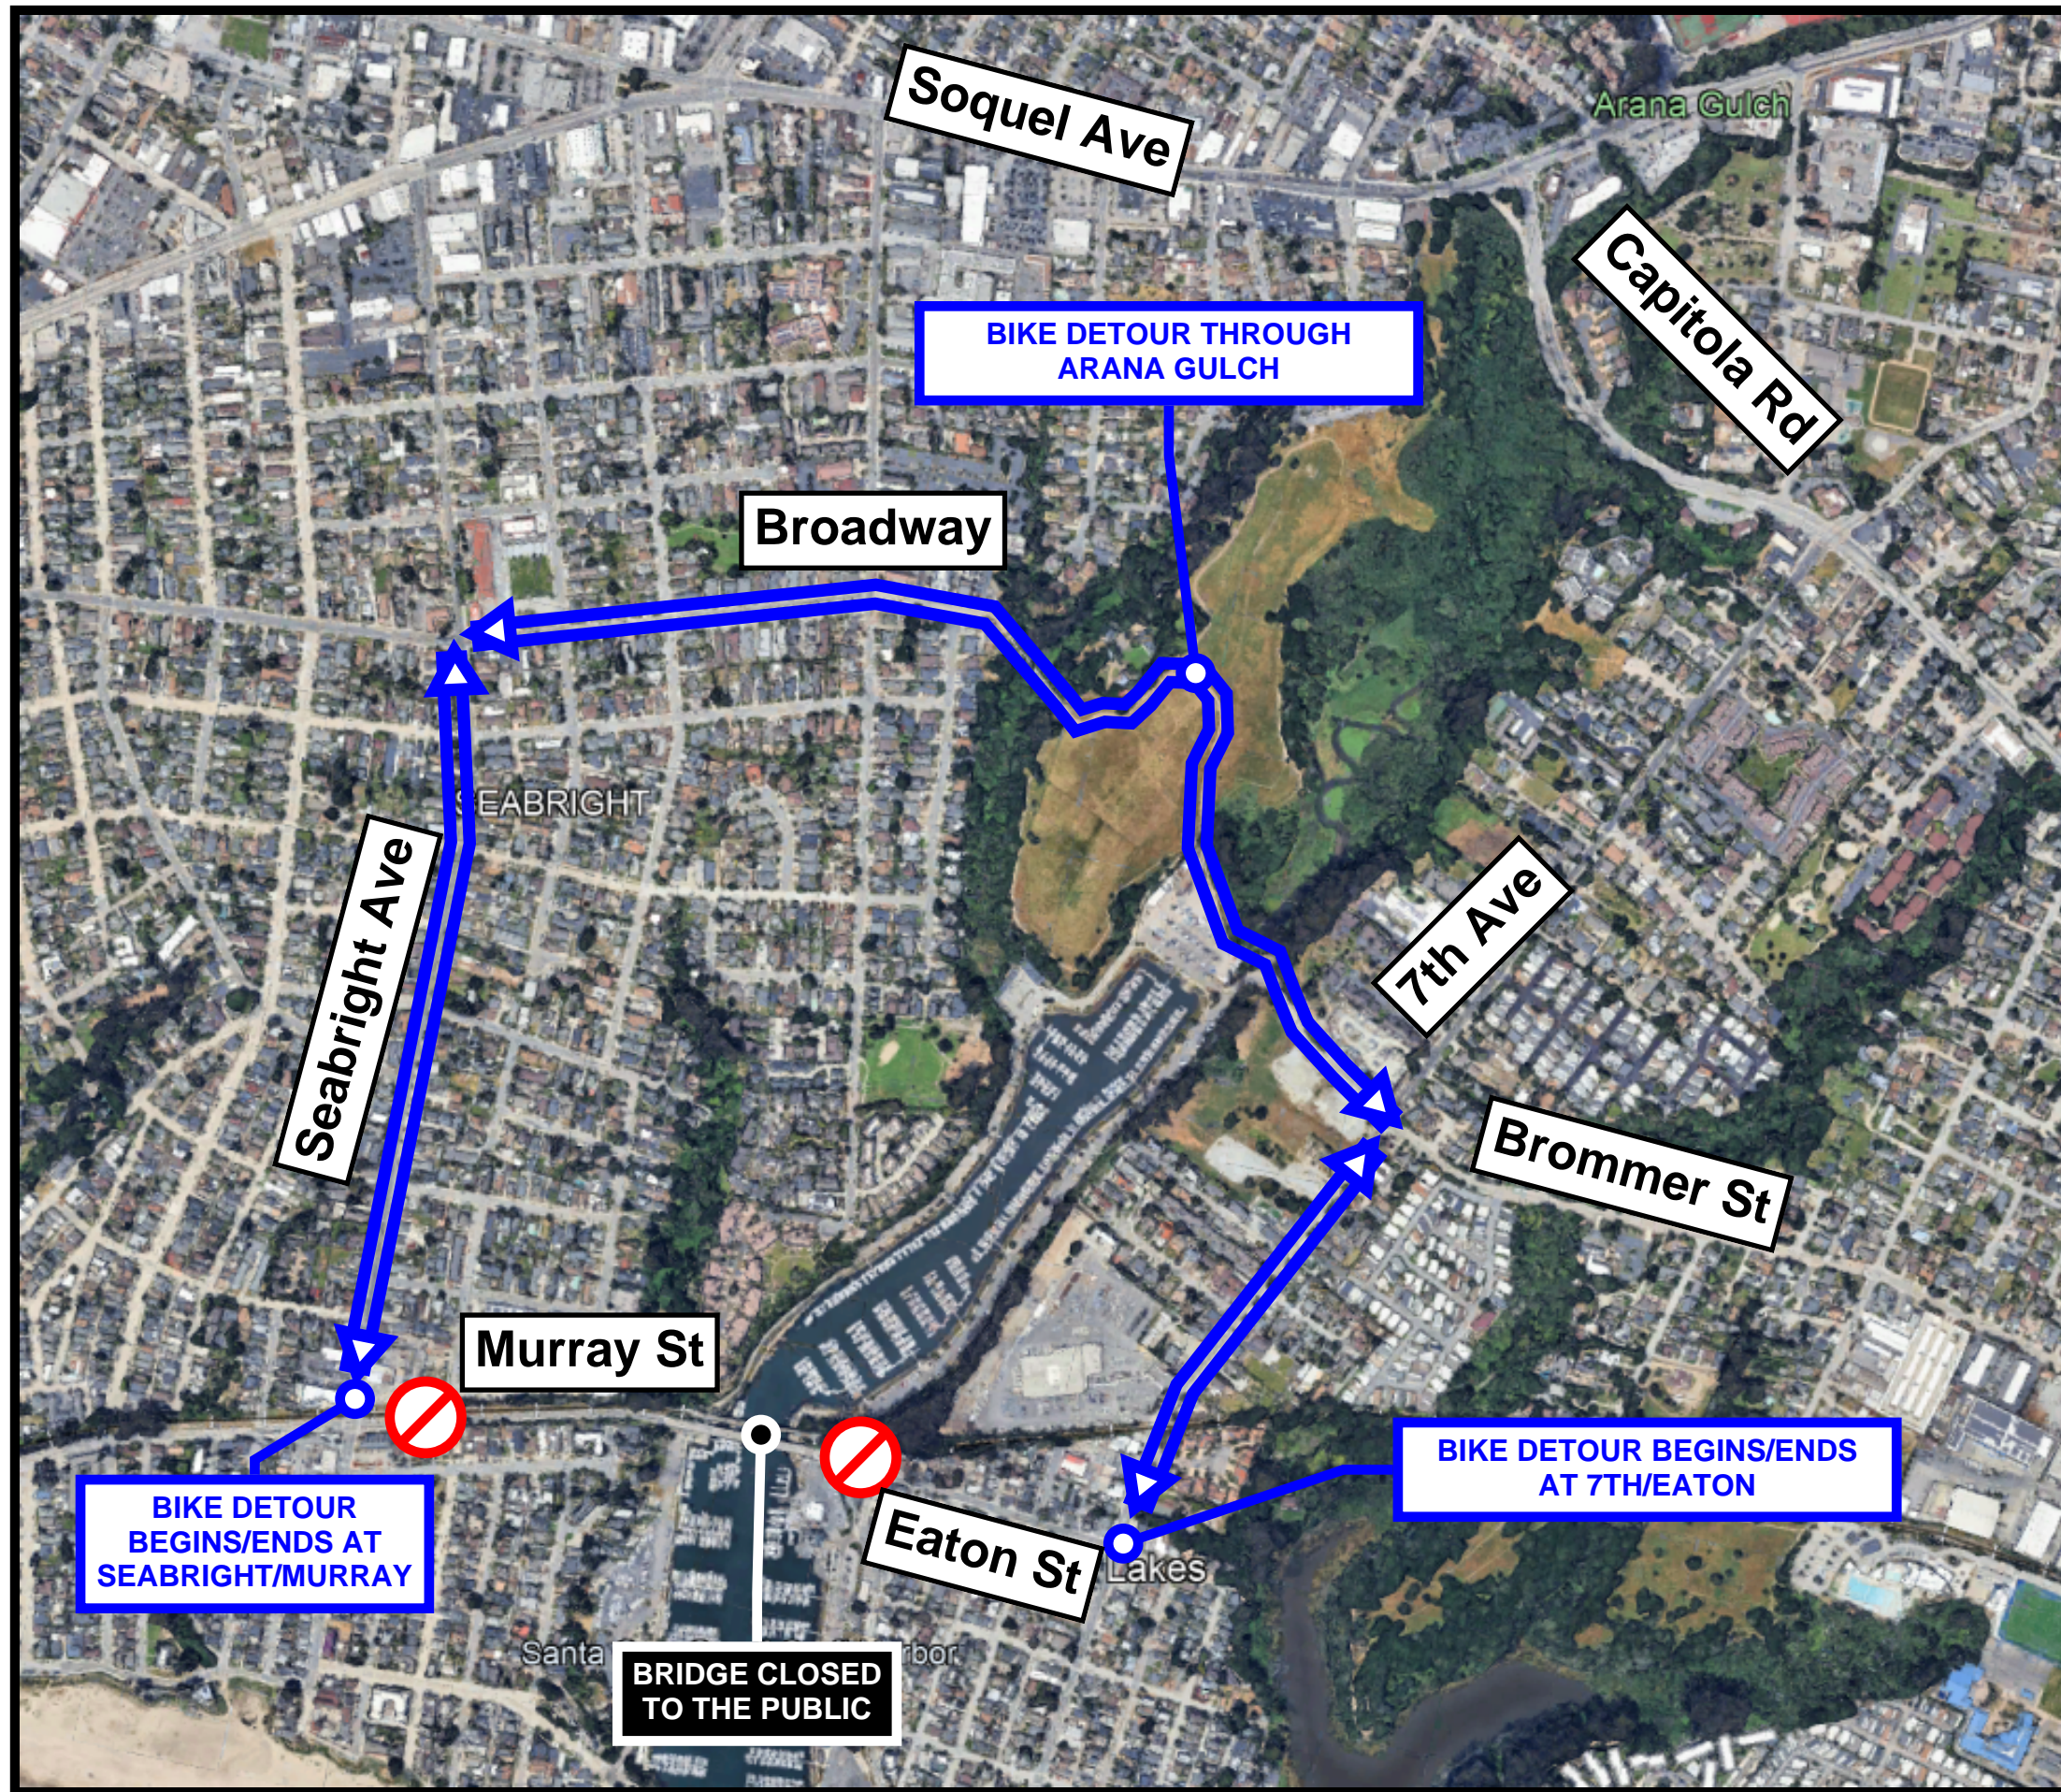

MURRAY ST BRIDGE - FULL BRIDGE CLOSURE, JUNE - SEPT 2026

VEHICLE DETOUR

MURRAY ST BRIDGE - FULL BRIDGE CLOSURE, JUNE - SEPT 2026

BICYCLE DETOUR

MURRAY ST BRIDGE - FULL BRIDGE CLOSURE, JUNE - SEPT 2026

PEDESTRIAN ACCESS PLAN