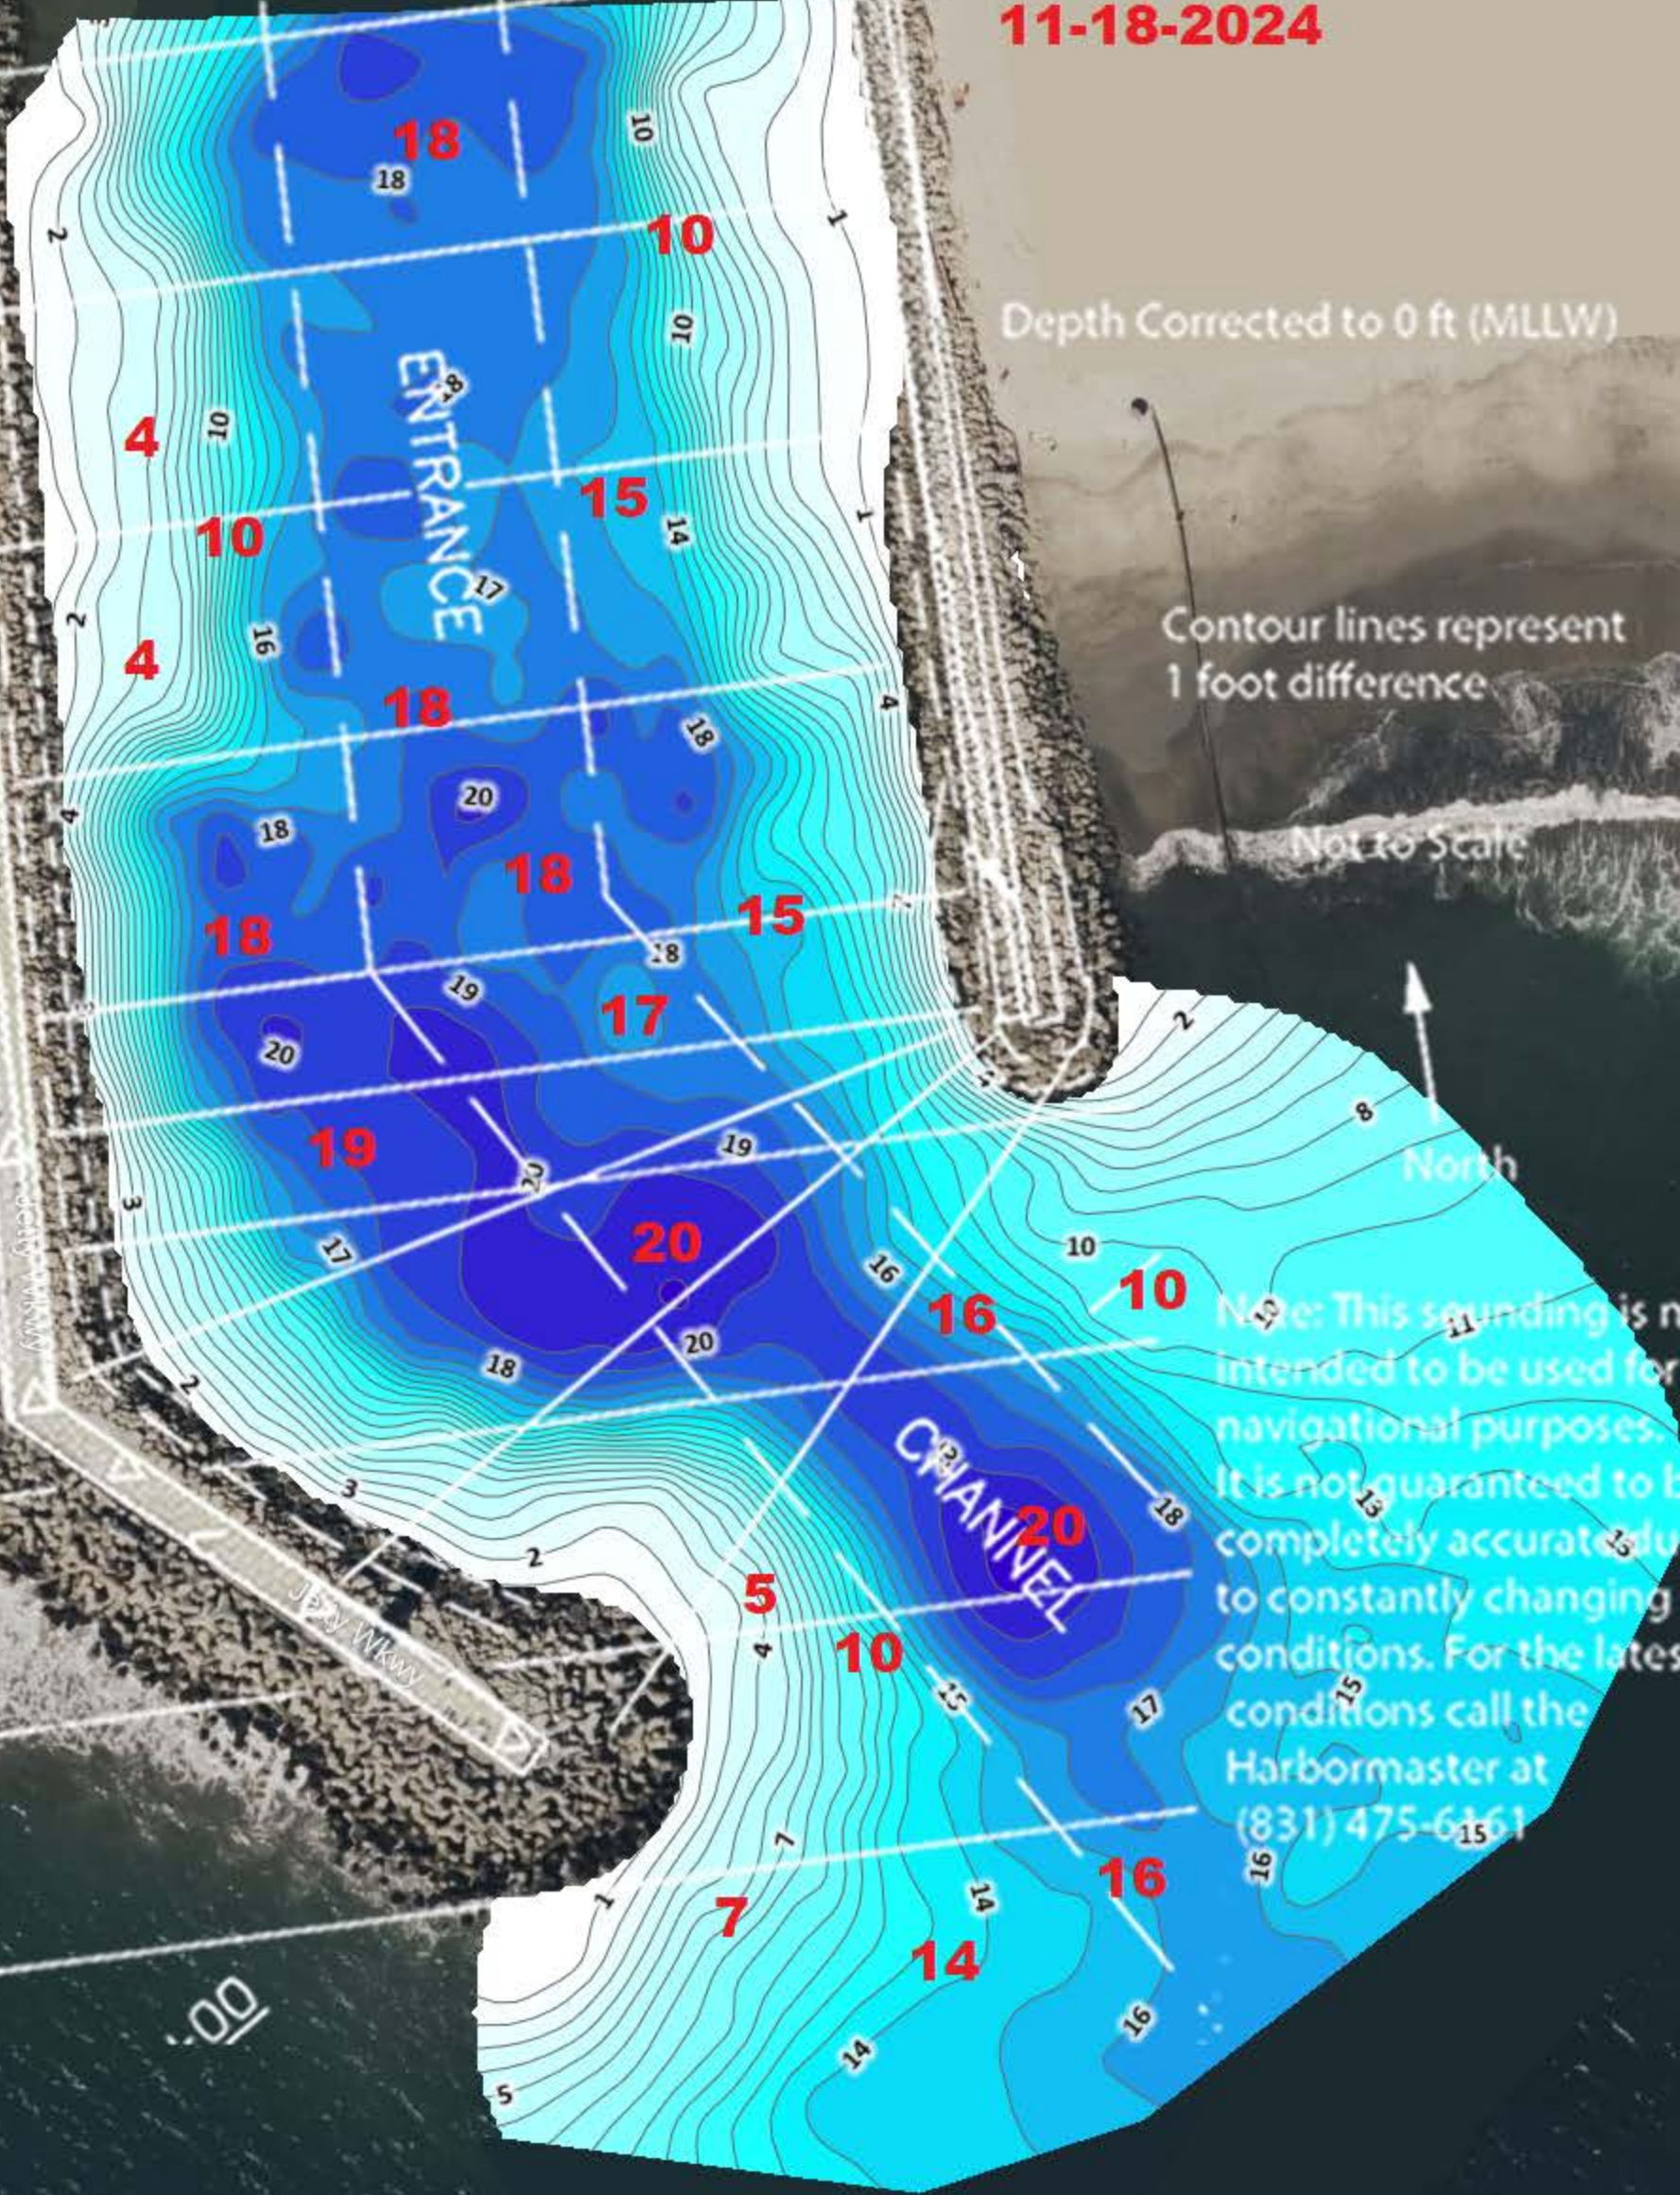

The Crow's Nest

2511

2222

5th Ave

1+00
12+00
13+00
14+00
15+00
16+00
17+00
17+50
18+00
#4 LINE
#1 LINE
#2 LINE
1+00

Sounding Completed on:

11-18-2024

Depth Corrected to 0 ft (MLLW)

Contour lines represent
1 foot difference

Not to Scale

North

Note: This sounding is not intended to be used for navigational purposes. It is not guaranteed to be completely accurate due to constantly changing conditions. For the latest conditions call the Harbormaster at (831) 475-6161